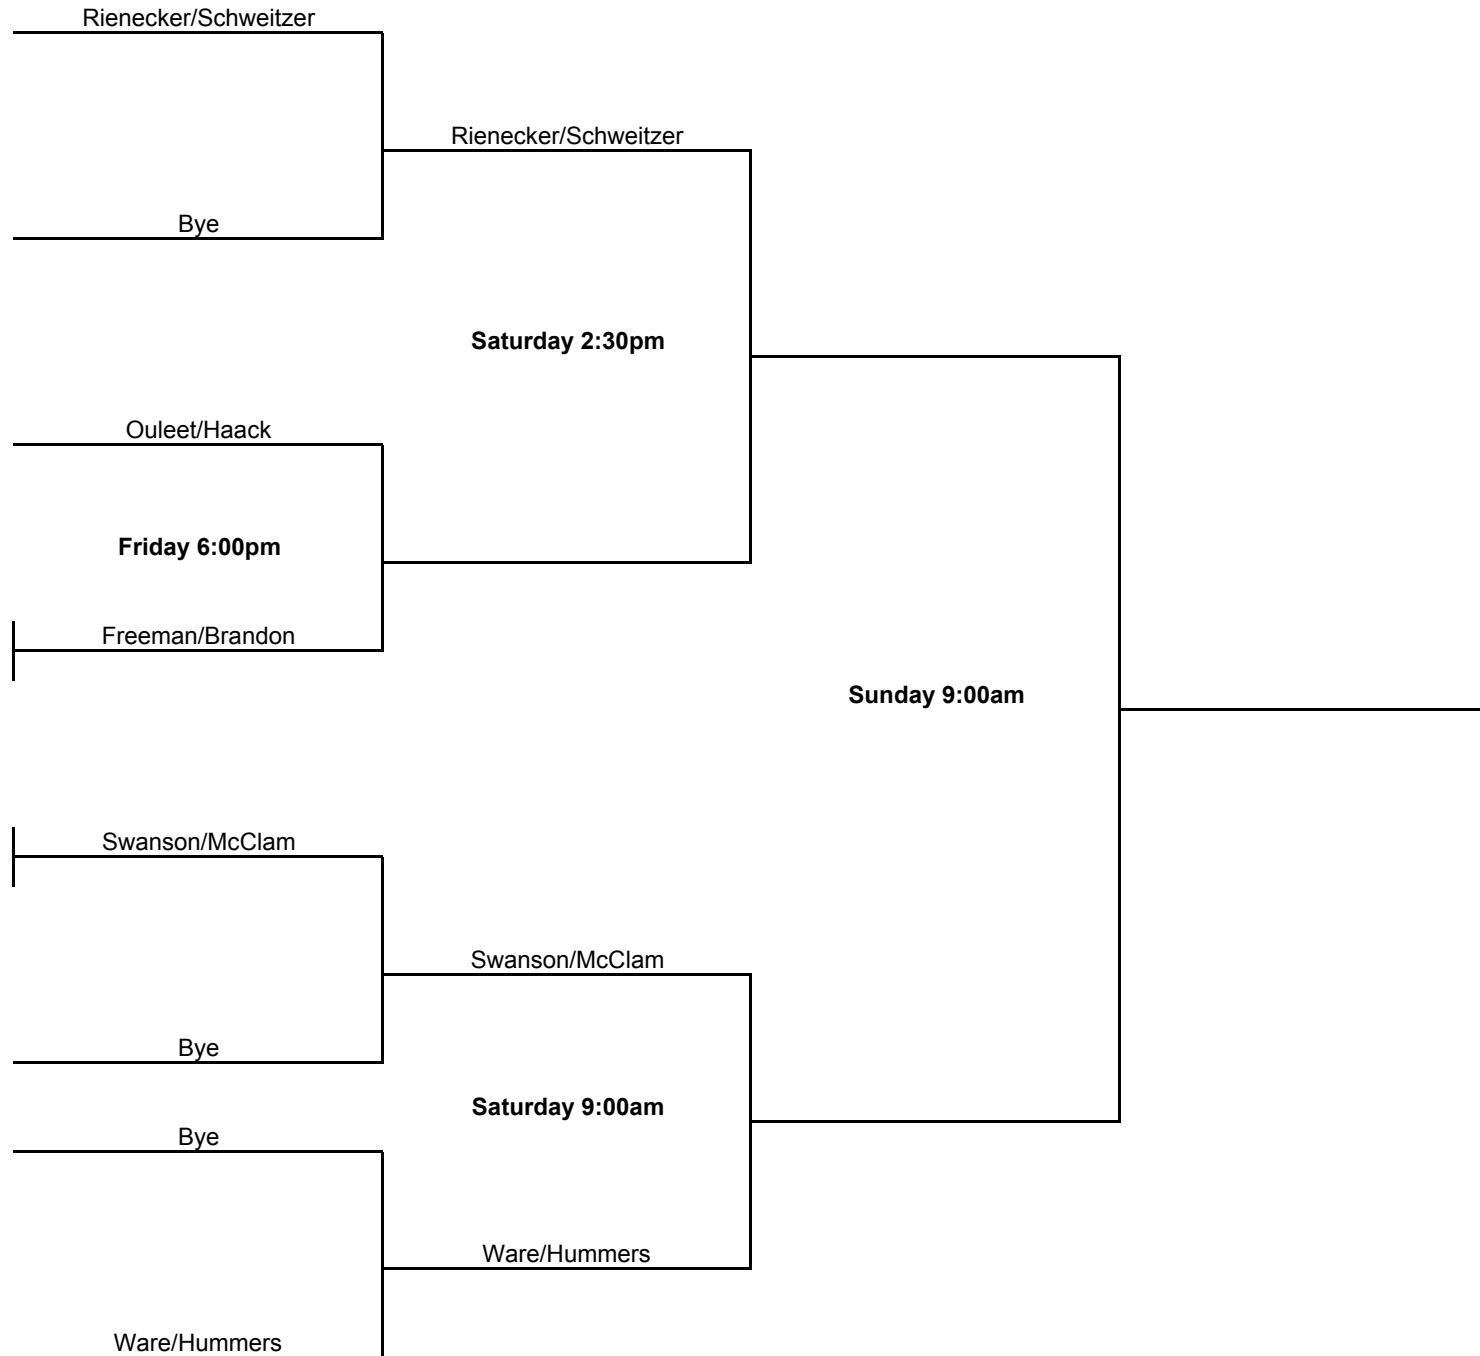

MIXED DOUBLES 8.5 MAIN DRAW