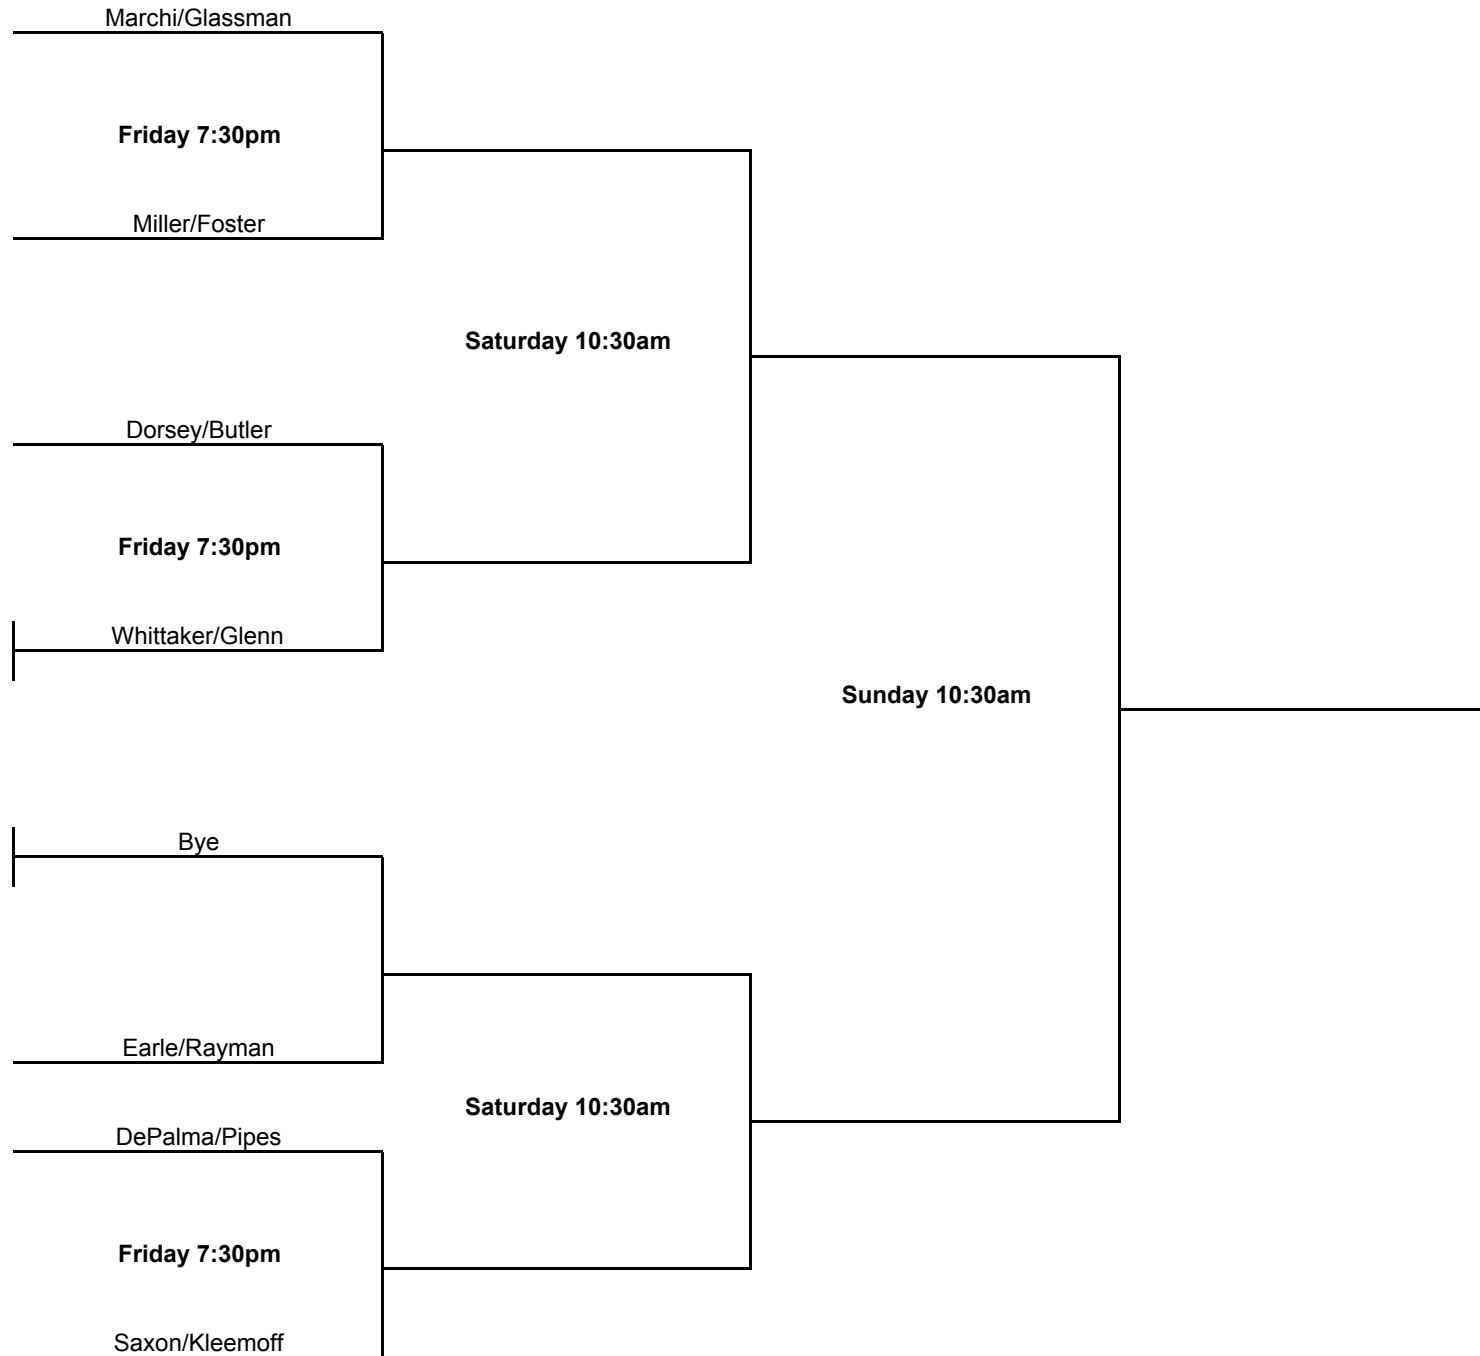

LADIES 3.0 DOUBLES MAIN DRAW