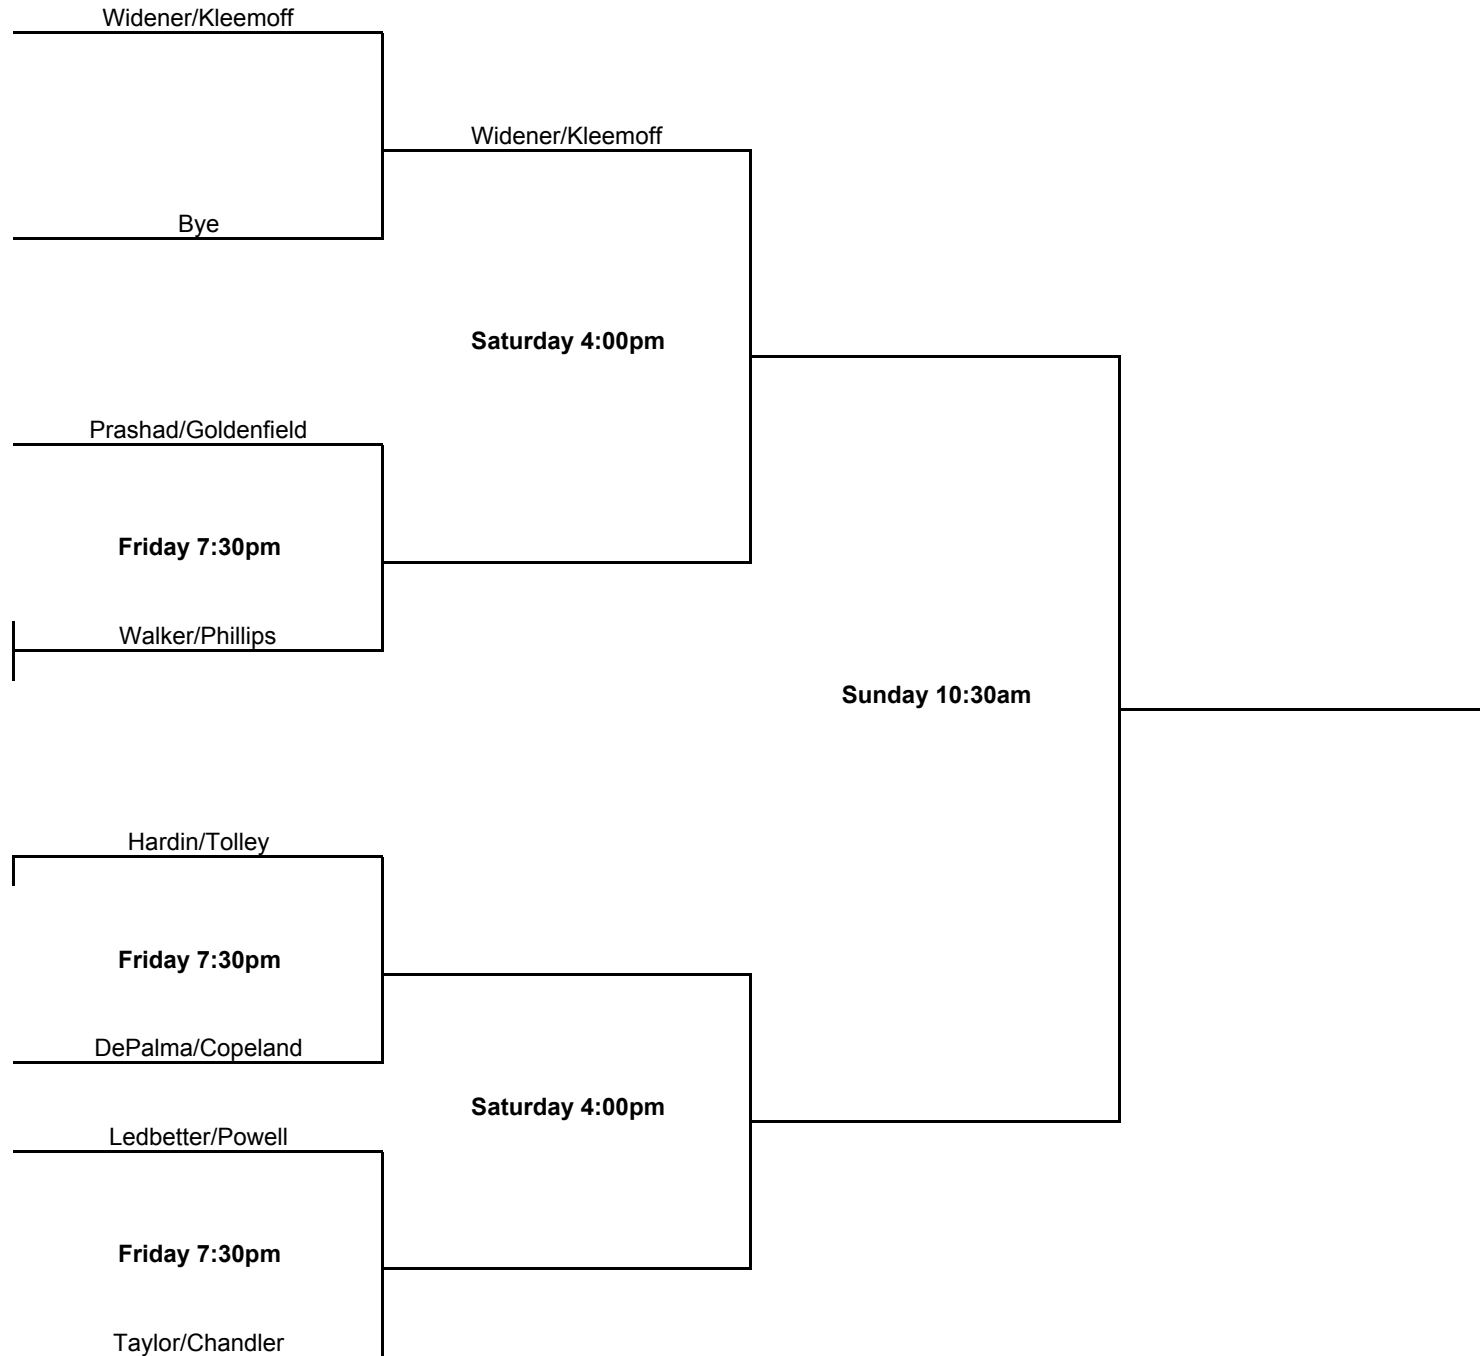

MIXED DOUBLES 5.5
Round Robin

Berresford/Berresford

Saturday 9:00am

Kleemoff/Kleemoff

Berresford/Berresford

Saturday 2:30pm

Holmes/Holmes

Kleemoff/Kleemoff

MEN'S 3.0 DOUBLES MAIN DRAW

MEN'S 3.5 DOUBLES MAIN DRAW

MEN'S 4.0 & ABOVE Round Robin

Rienecker/Gillespie
Friday 7:30pm
Berresford/Williams

Strickland/Kopf
Friday 7:30pm
Spence/Swanson

Strickland/Kopf
Saturday 10:30am
Rienecker/Gillespie

Spence/Swanson
Saturday 10:30am
Berresford/Williams

Strickland/Kopf
Sunday 12:00pm
Berresford/Williams

Spence/Swanson
Sunday 12:00pm
Rienecker/Gillespie