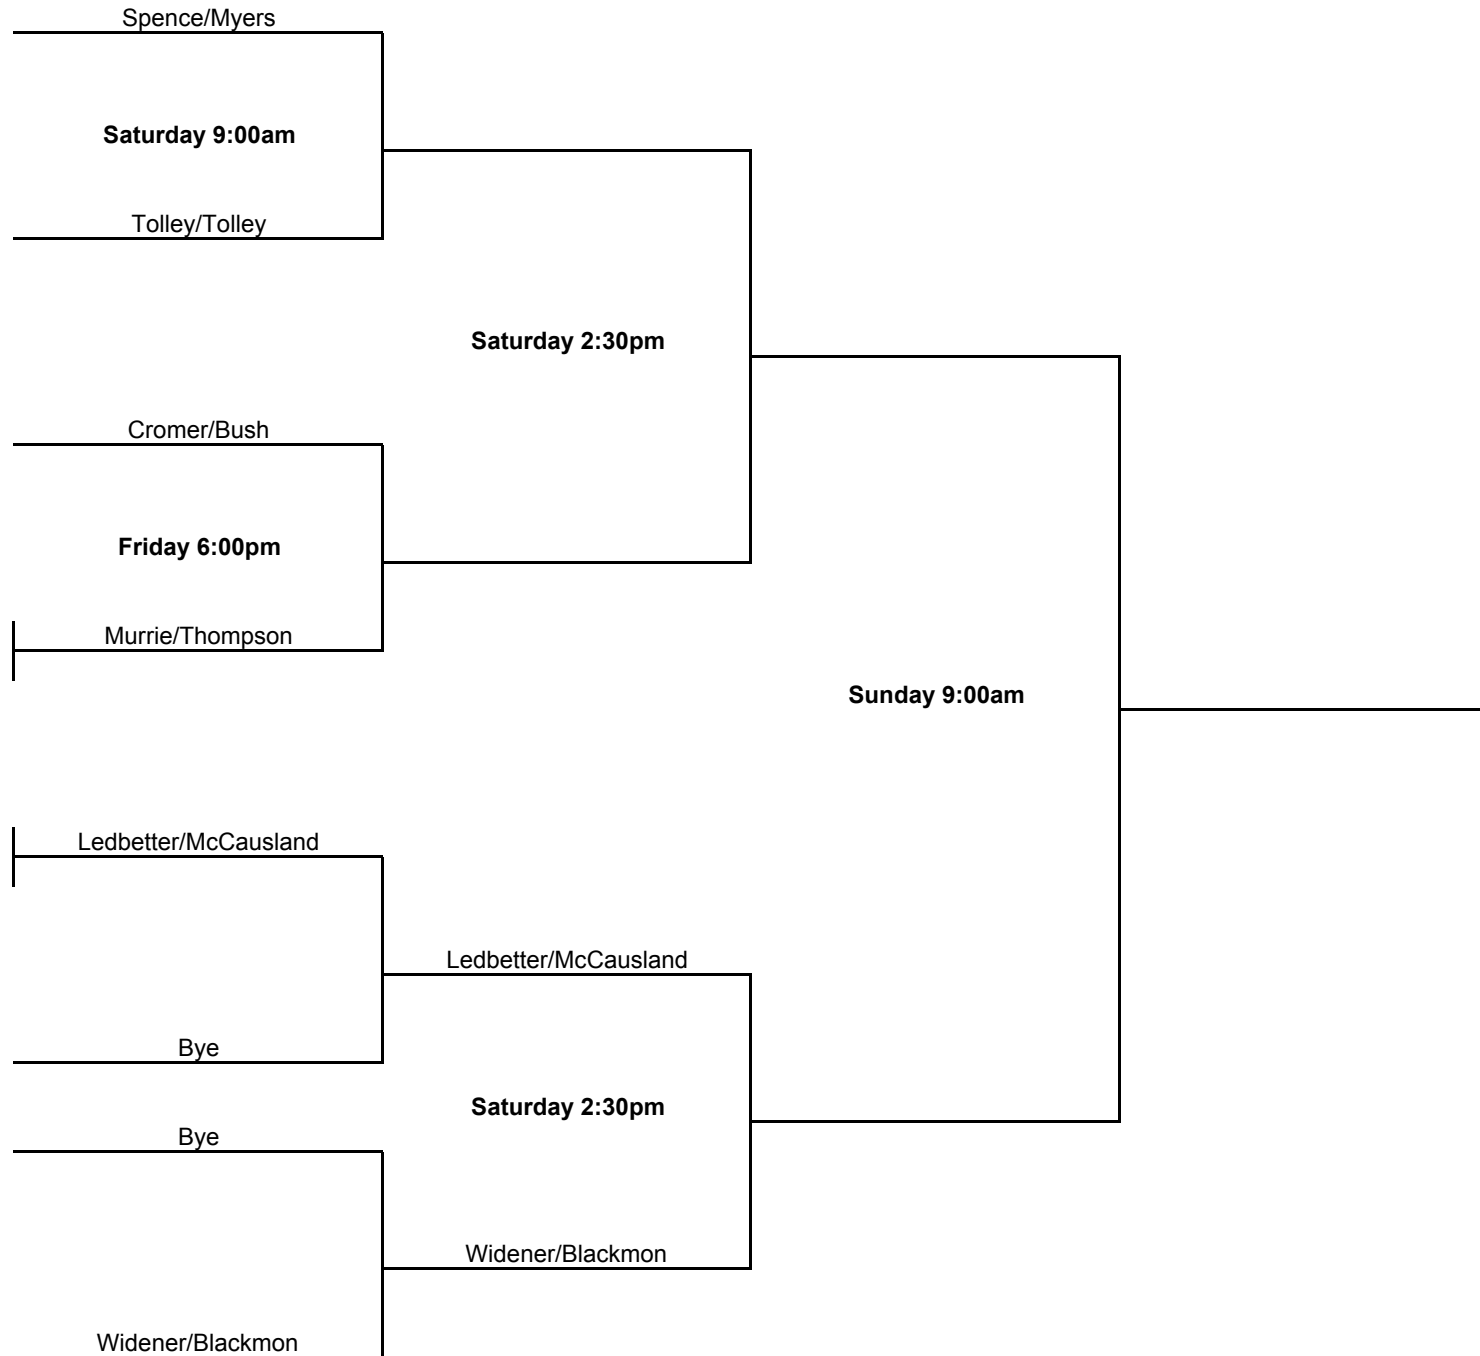

MIXED DOUBLES 7.5 MAIN DRAW