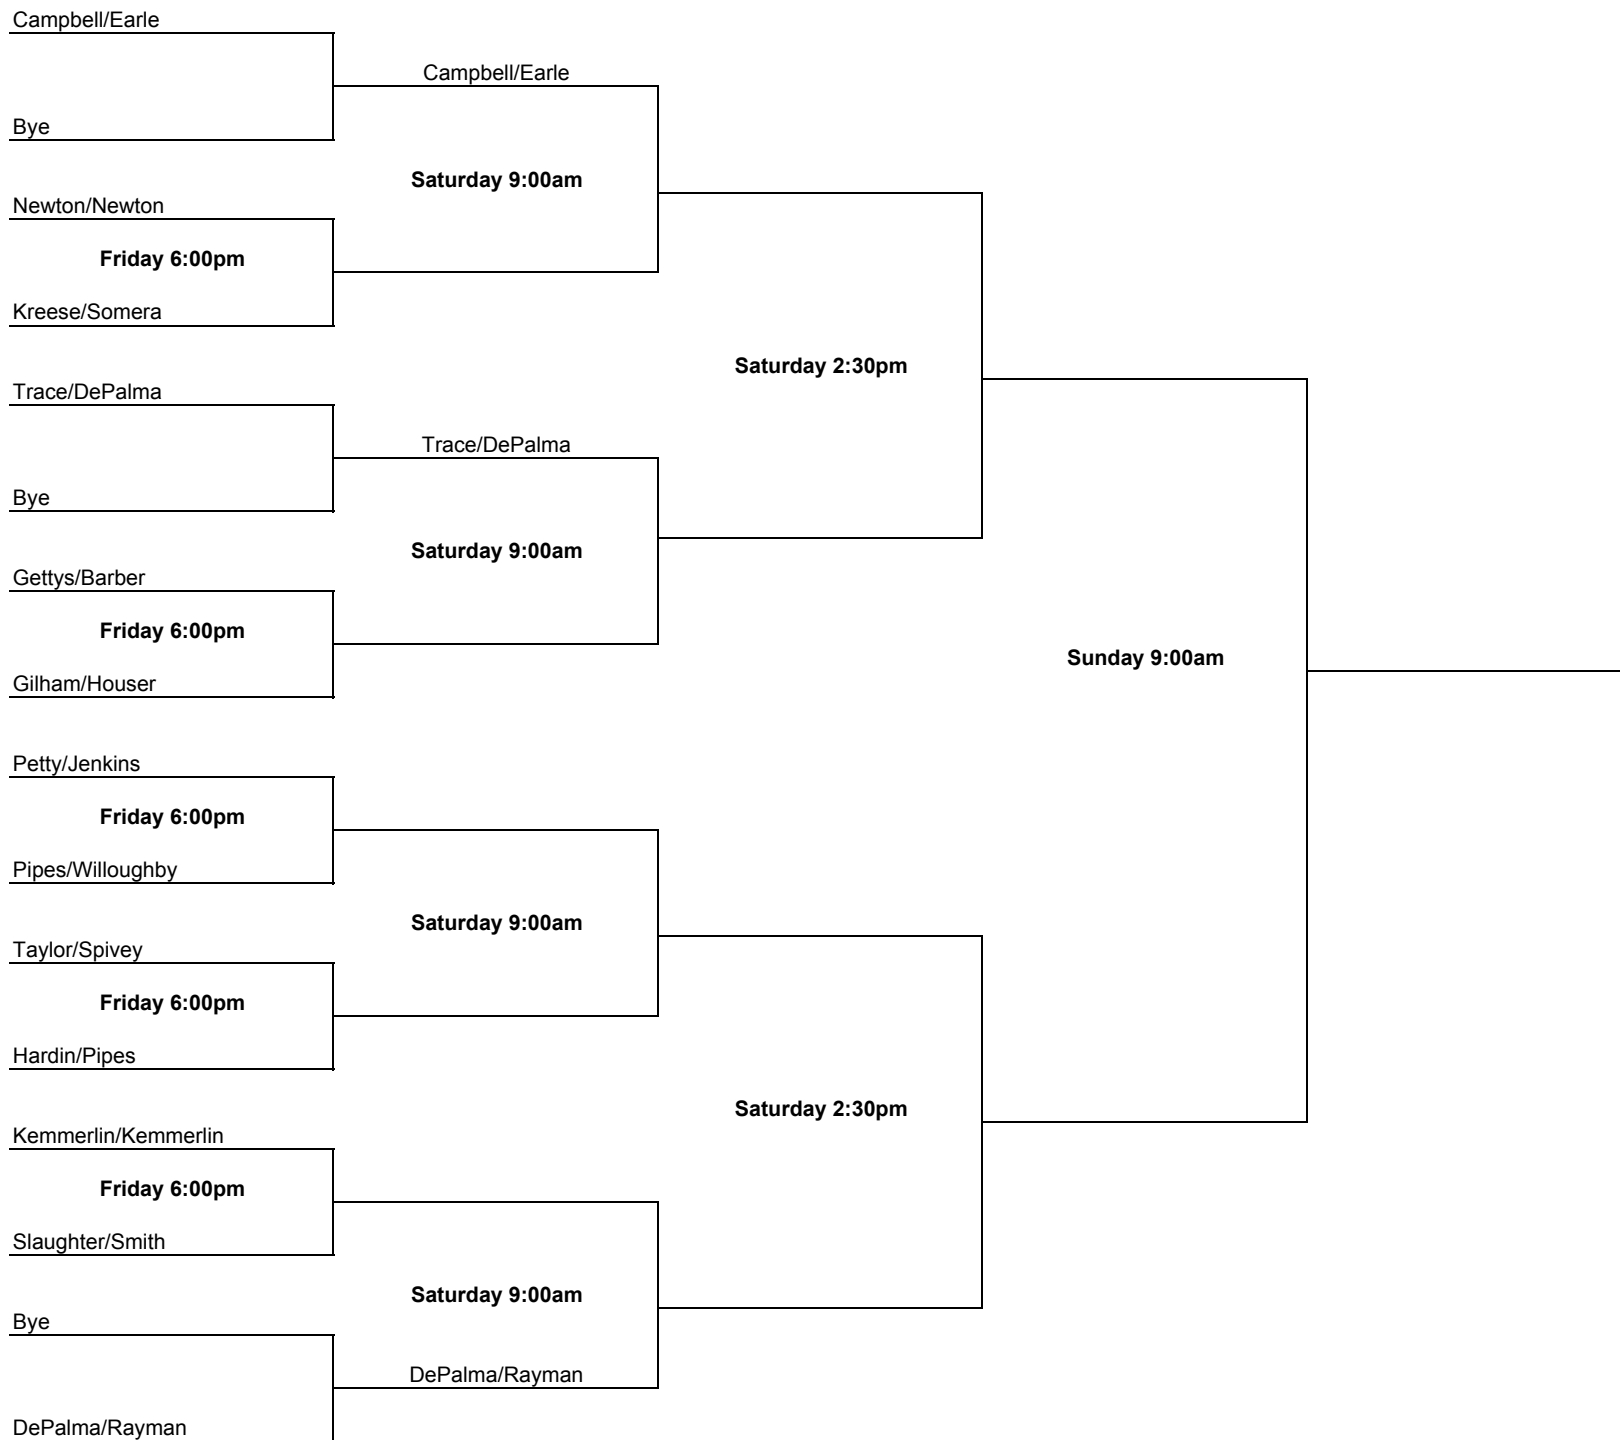

**MIXED DOUBLES 6.5
MAIN DRAW**