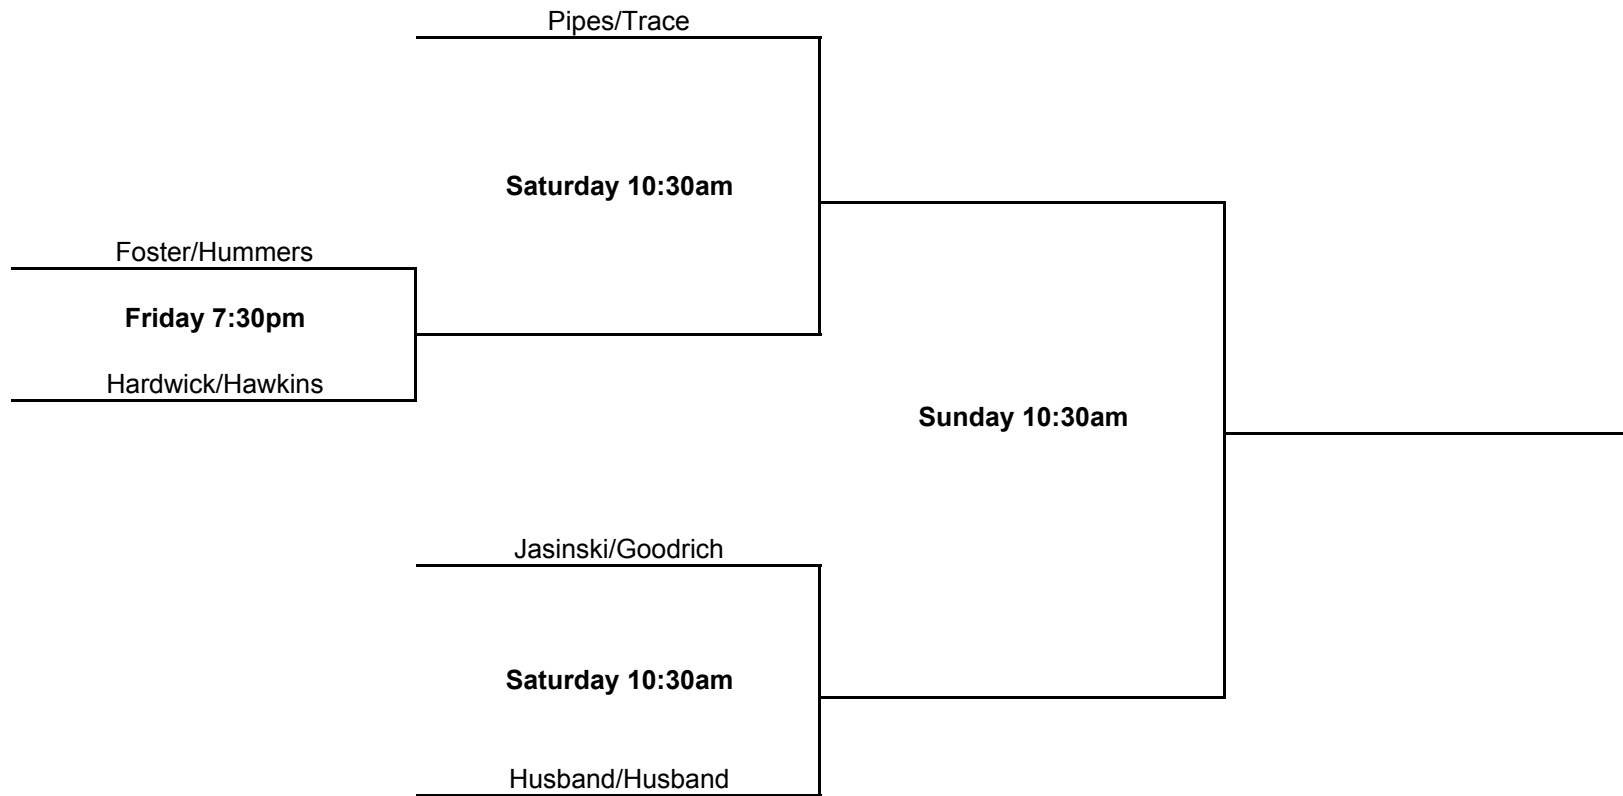

MIXED DOUBLES 5.5
Round Robin

Berresford/Berresford

Saturday 9:00am

Kleemoff/Kleemoff

Berresford/Berresford

Saturday 2:30pm

Holmes/Holmes

Kleemoff/Kleemoff

Sunday 9:00am

Holmes/Holmes

**MIXED DOUBLES 6.5
MAIN DRAW**

MIXED DOUBLES 7.5 MAIN DRAW

MIXED DOUBLES 8.5 MAIN DRAW

LADIES 3.0 DOUBLES MAIN DRAW

LADIES 3.5 DOUBLES MAIN DRAW

LADIES 4.0 DOUBLES MAIN DRAW

MEN'S 3.0 DOUBLES MAIN DRAW

MEN'S 3.5 DOUBLES MAIN DRAW

MEN'S 4.0 & ABOVE Round Robin

Rienecker/Gillespie
Friday 7:30pm
Berresford/Williams

Strickland/Kopf
Friday 7:30pm
Spence/Swanson

Strickland/Kopf
Saturday 10:30am
Rienecker/Gillespie

Spence/Swanson
Saturday 10:30am
Berresford/Williams

Strickland/Kopf
Sunday 12:00pm
Berresford/Williams

Spence/Swanson
Sunday 12:00pm
Rienecker/Gillespie